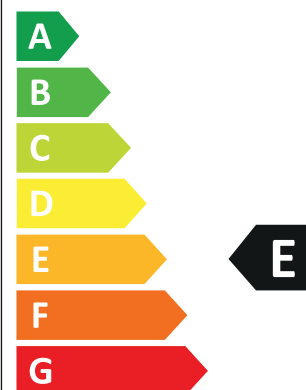

MAYA

VS-207

VISIONAL
LED MIRROR MAYA VS-207

12
kWh/1000h

2019/2015

Elektriskie dati

Electrical data

| | |
|-----------------------------------|--------|
| Jauda / Wattage | 12W |
| Spriegums / Voltage | AC230V |
| Tīkla frekvence / Mains frequency | 50 Hz |

Application and certificates

| | |
|---|------------------|
| Aizsardzības klase IP / Protection class IP | IP44 |
| Resurss / Lifespan | 30 000h |
| Energoefektivitātes klase / Energy efficiency class | E |
| Sertifikāti / Certificates | CE, RoHS |
| Garantija / Warranty | 3 gadi / 3 years |